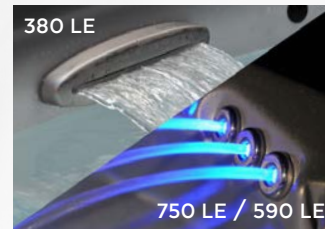

(worth the wait)

Limited Edition

2020 LIMITED EDITIONS

Get a sound deal with these special features on our exclusive 2020 Limited Edition Series. These LE's feature Terrazzo Acuralux™ Acrylic, Ebony Enviroskirt™, and Steel Heatshield™.

REFLEX FOOT MASSAGE™

AIR CONNECT™

HUSH PUMP™ 24/7 SILENT CIRCULATION AND FILTRATION

BLADE / ROMAN ARCH™ WATERFALL

	750 LE HYBRID4®	590 LE HYBRID4®	380 LE HYBRID4®
Dimensions	89 x 89 x 38" 226 x 226 x 97cm	89 x 89 x 38" 226 x 226 x 97cm	89 x 89 x 38" 226 x 226 x 97cm
Seating	8 (7 active seats + 1 cooling seat)	7 (7 active seats, and a cooling bench)	7 (6 active seats + 1 cooling seat)
QSS with Air Connect™	<i>Enhanced Topside Audio Control</i>	<i>Enhanced Topside Audio Control</i>	✓
Quintessential Surround System 4.1	✓ +		
ClearTech UVC Ready™	✓	✓	✓
Hush Pump System™	✓	✓	✓
Reflex Foot Massage™	✓	✓	✓ +
Britewerx™ FLEXJETS™	✓	✓	✓
Everlite™ Moodlighting	✓	✓	✓
Crescent Moon™ Ambient Lighting	✓		
Eclipse™ Lighting		✓ +	
Premium Acuralux™ Acrylic	✓	✓	✓
Roman Arch™ Waterfall	✓	✓ +	
Blade Waterfall			✓ +
NEW Voice Command (Alexa or Google)	✓	✓	
BIC-e Mobile App	✓	✓	
EasyTouch Smart Control	✓	✓	
Signature Skirting and Star Trail™ Lighting	✓		
Guiding Lite™	✓		
PRICING	MSRP: \$24,809 Now Only: \$18,999 Save: \$5,810	MSRP: \$18,785 Now Only: \$13,999 Save: \$4,712	MSRP: \$15,564 Now Only: \$10,999 Save: \$4,565